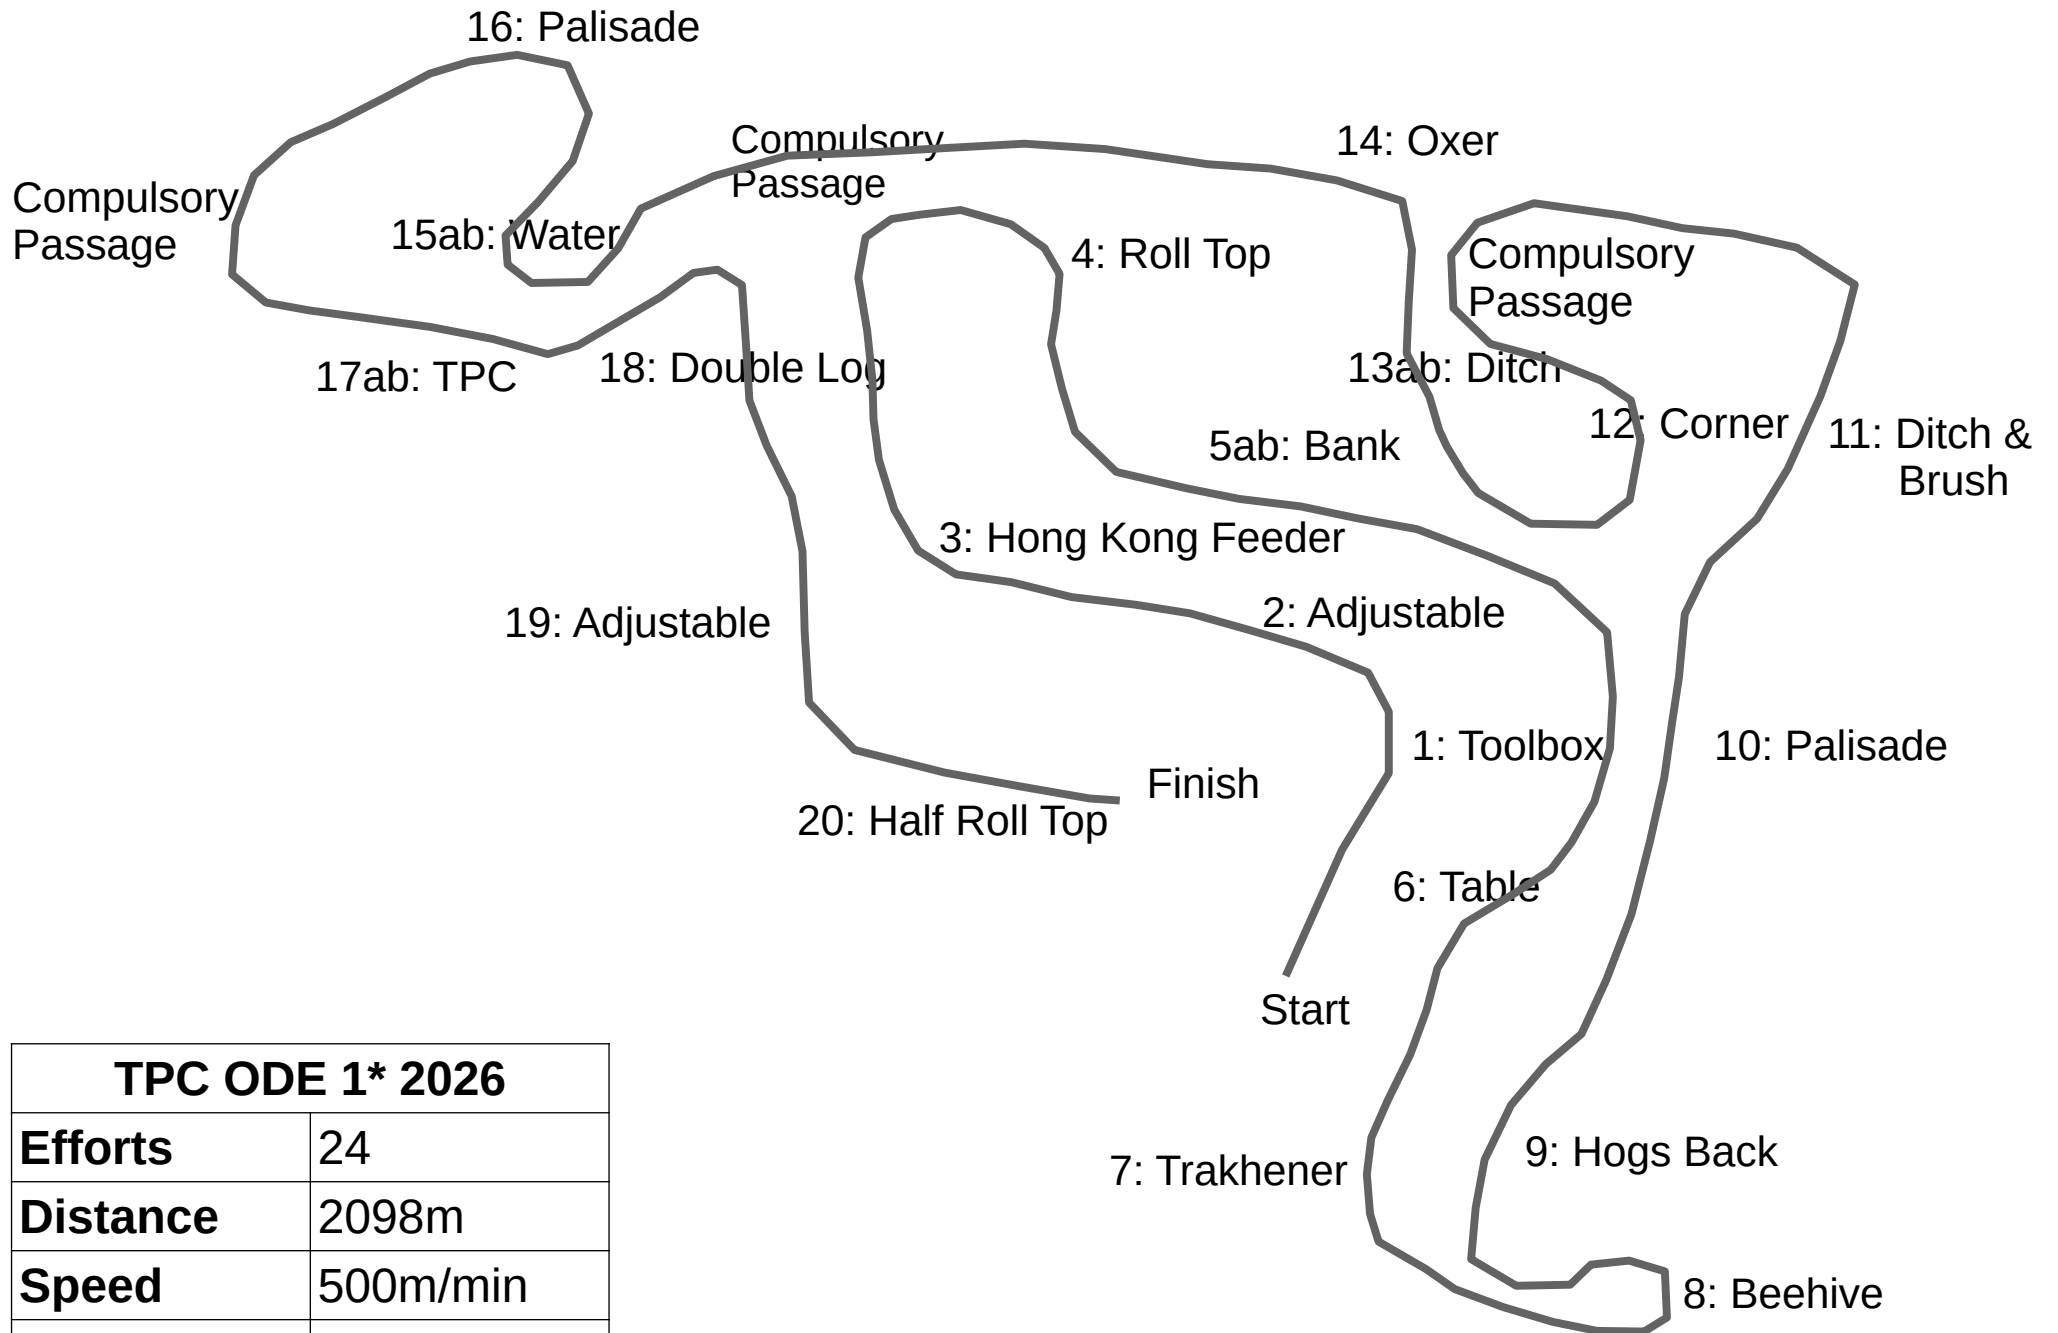

TPC ODE 2* 2026	
Efforts	27
Distance	2183m
Speed	520m/min
Time	4m12s

TPC ODE 1* 2026	
Efforts	24
Distance	2098m
Speed	500m/min
Time	4m12s

TPC ODE 95 2026	
Efforts	23
Distance	2135m
Speed	450m/min
Time	4m45s

TPC ODE 80 2026	
Efforts	24
Distance	1913m
Speed	400m/min
Time	4m47s

TPC ODE 65 2026	
Efforts	25
Distance	1803
Speed	350m/min
Time	5m9s

14ab:
Saw Horse &
Double Log

13: Oxer

11: Zig-Zag

4: Roll Top

12: Dog Kennel

3: Hong Kong
Feeder

10: Log

15: Corner

5abcd: Bank

16: Half Roll Top

2: Toolbox

Finish

9: Log

1: Log Pile

6: Table

8: Log

Start

7: Seat

TPC ODE Beginner 2026	
Efforts	20
Distance	1418
Speed	350m/min
Time	4m3s