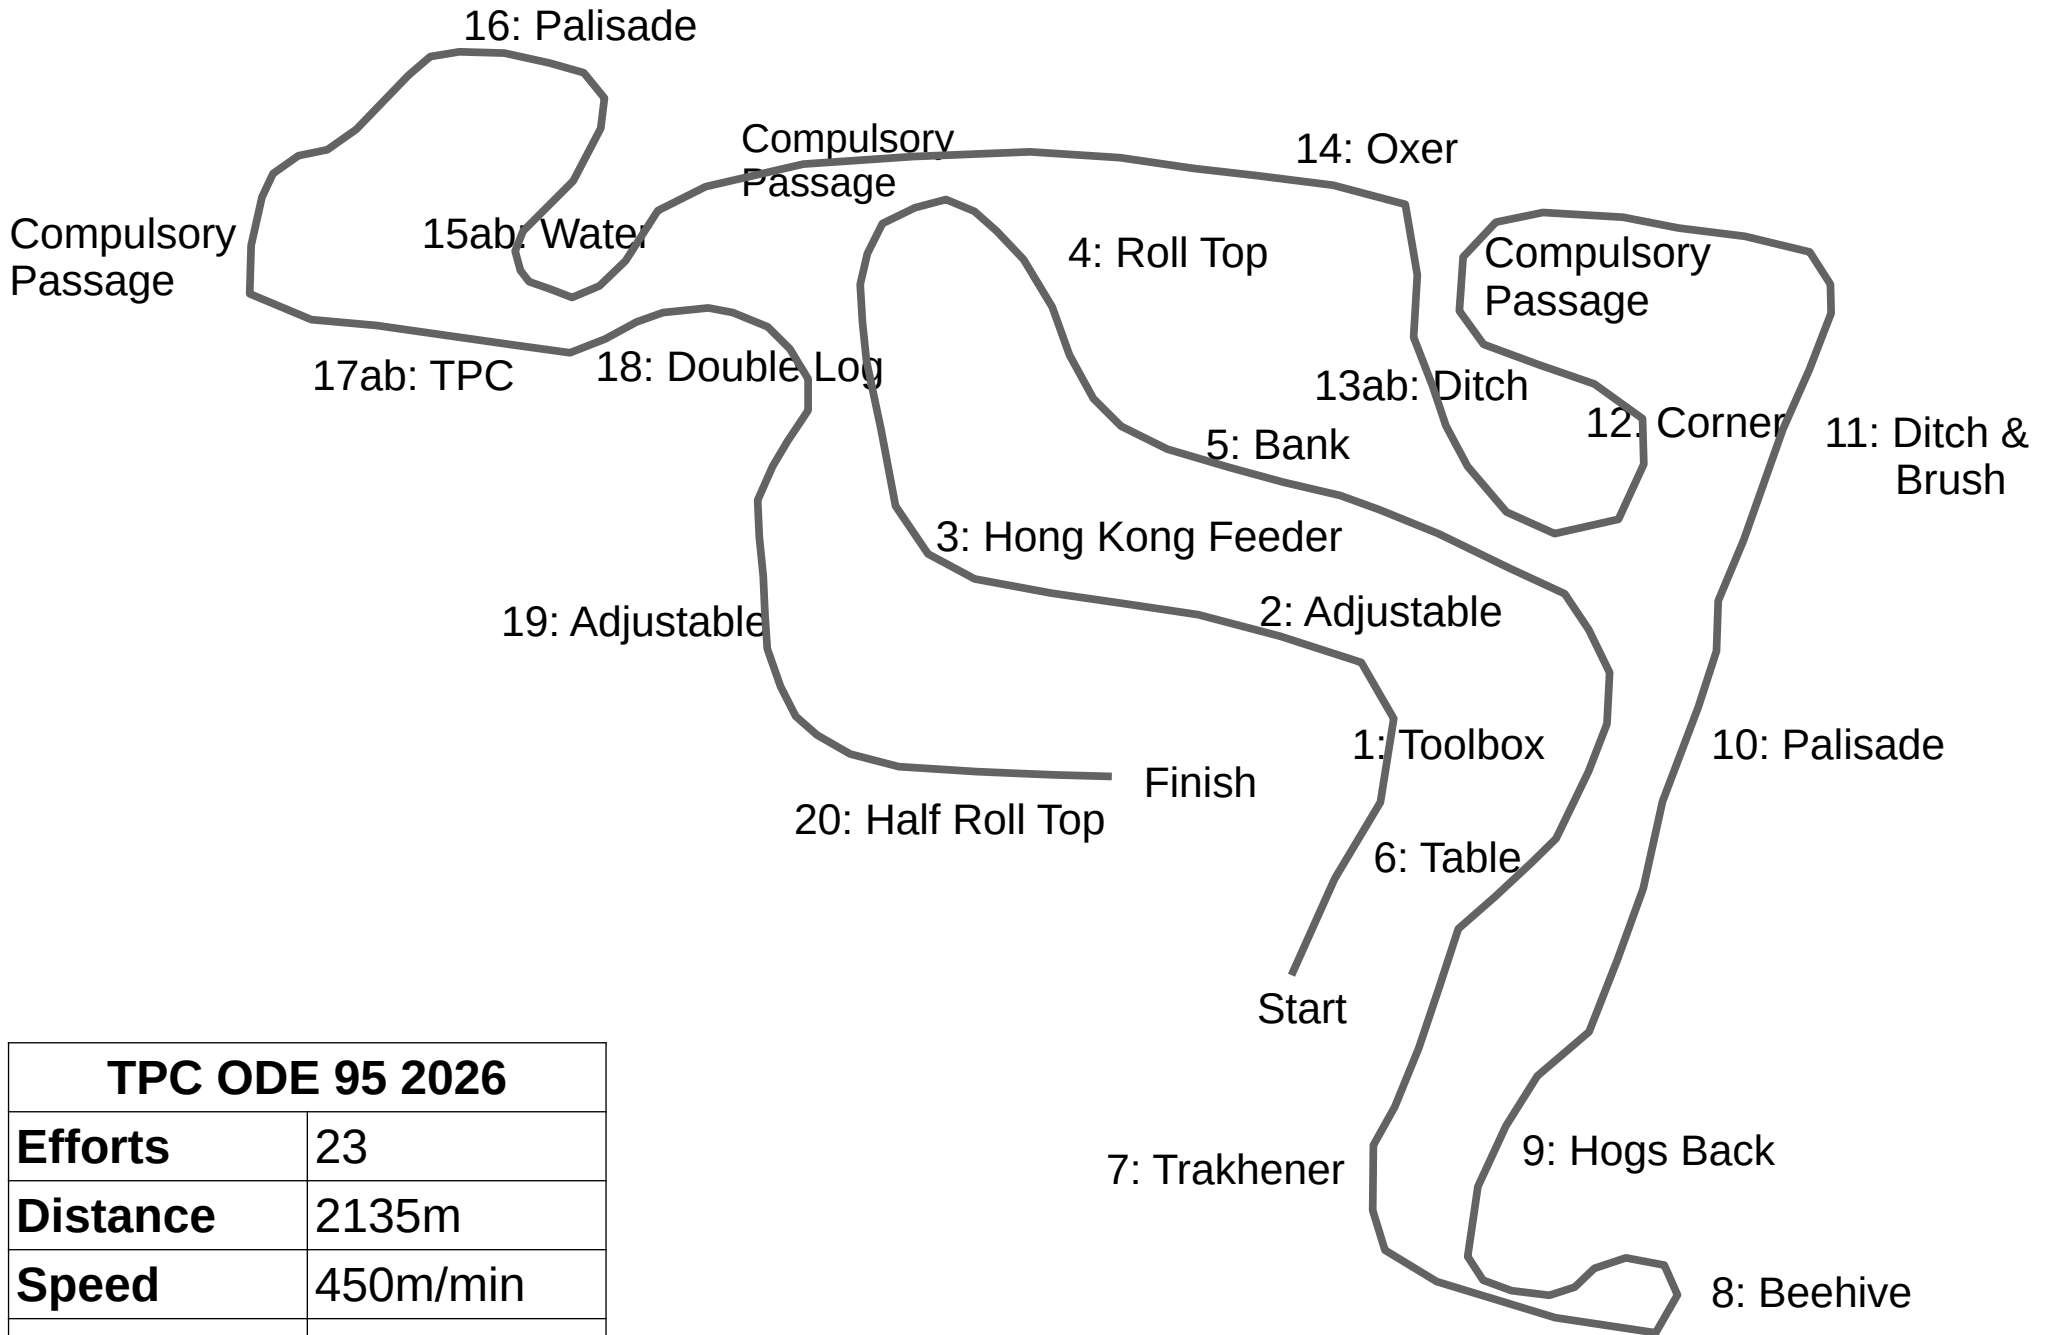

TPC ODE 2* 2026	
Efforts	27
Distance	2183m
Speed	520m/min
Time	4m12s

TPC ODE 1* 2026	
Efforts	24
Distance	2098m
Speed	500m/min
Time	4m12s

TPC ODE 95 2026	
Efforts	23
Distance	2135m
Speed	450m/min
Time	4m45s

TPC ODE 80 2026	
Efforts	24
Distance	1913m
Speed	400m/min
Time	4m47s

TPC ODE 65 2026	
Efforts	25
Distance	1803
Speed	350m/min
Time	5m9s

14ab:
Saw Horse &
Double Log

13: Oxer

11: Zig-Zag

4: Roll Top

12: Dog Kennel

3: Hong Kong
Feeder

10: Log

15: Corner

5abcd: Bank

16: Half Roll Top

2: Toolbox

Finish

9: Log

1: Log Pile

6: Table

8: Log

Start

7: Seat

TPC ODE Beginner 2026	
Efforts	20
Distance	1418
Speed	350m/min
Time	4m3s