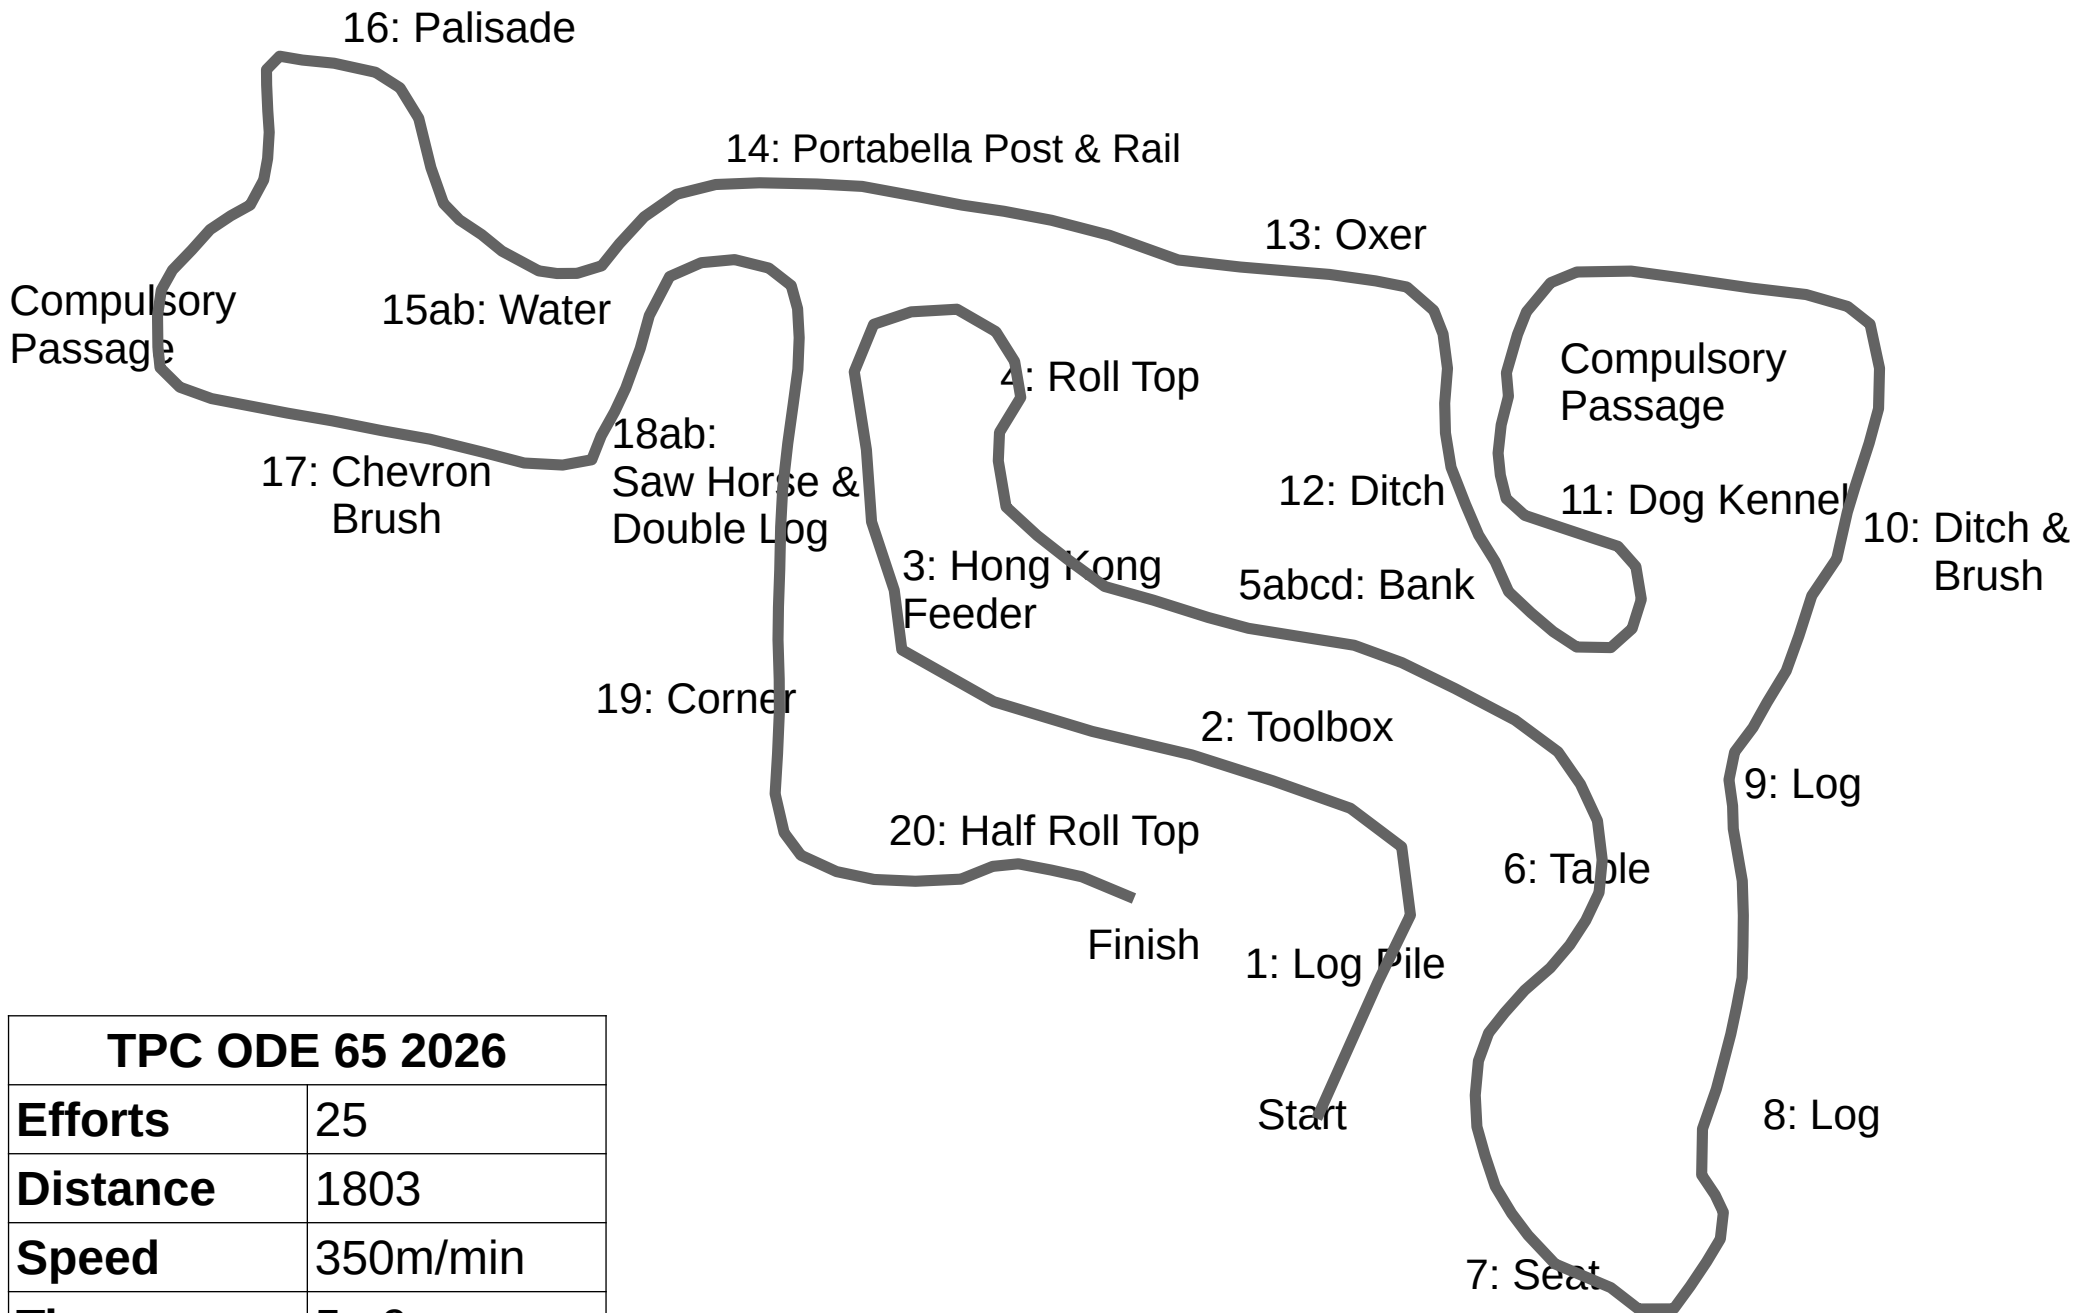

TPC ODE 2* 2026	
Efforts	27
Distance	2183m
Speed	520m/min
Time	4m12s

TPC ODE 1* 2026	
Efforts	24
Distance	2098m
Speed	500m/min
Time	4m12s

TPC ODE 95 2026	
Efforts	23
Distance	2135m
Speed	450m/min
Time	4m45s

TPC ODE 80 2026	
Efforts	24
Distance	1913m
Speed	400m/min
Time	4m47s

TPC ODE 65 2026	
Efforts	25
Distance	1803
Speed	350m/min
Time	5m9s

14ab:
Saw Horse &
Double Log

13: Oxer

11: Zig-Zag

4: Roll Top

12: Dog Kennel

3: Hong Kong
Feeder

10: Log

15: Corner

5abcd: Bank

16: Half Roll Top

2: Toolbox

Finish

9: Log

1: Log Pile

6: Table

8: Log

Start

7: Seat

TPC ODE Beginner 2026	
Efforts	20
Distance	1418
Speed	350m/min
Time	4m3s