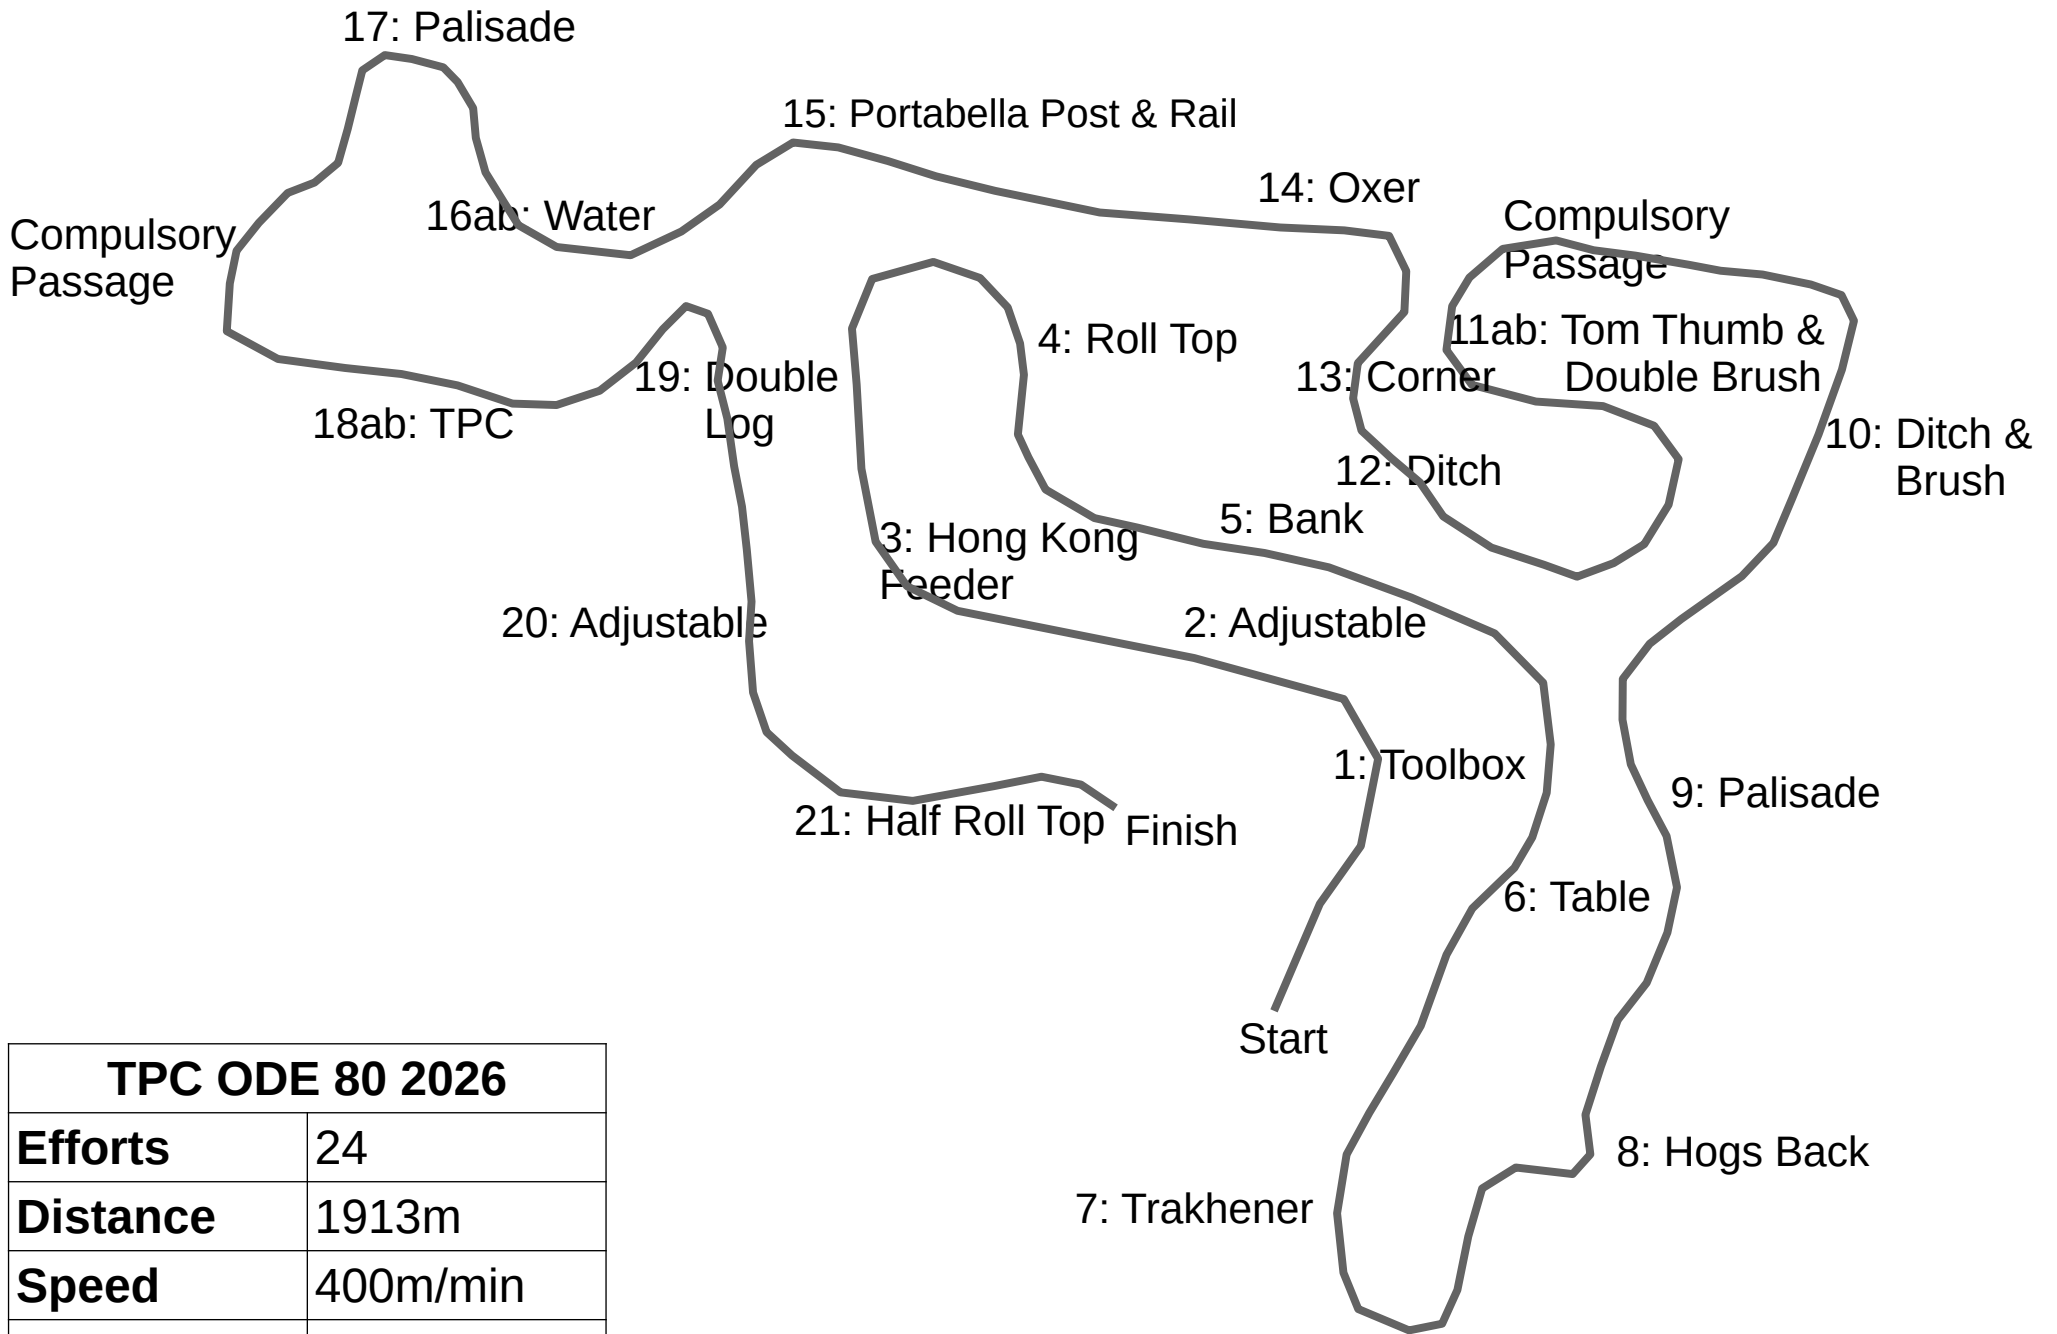

TPC ODE 2* 2026	
Efforts	27
Distance	2183m
Speed	520m/min
Time	4m12s

TPC ODE 1* 2026	
Efforts	24
Distance	2098m
Speed	500m/min
Time	4m12s

TPC ODE 95 2026	
Efforts	23
Distance	2135m
Speed	450m/min
Time	4m45s

TPC ODE 80 2026	
Efforts	24
Distance	1913m
Speed	400m/min
Time	4m47s

TPC ODE 65 2026	
Efforts	25
Distance	1803
Speed	350m/min
Time	5m9s

14ab:
Saw Horse &
Double Log

13: Oxer

11: Zig-Zag

4: Roll Top

12: Dog Kennel

3: Hong Kong
Feeder

10: Log

15: Corner

5abcd: Bank

16: Half Roll Top

2: Toolbox

Finish

9: Log

1: Log Pile

6: Table

8: Log

Start

7: Seat

TPC ODE Beginner 2026	
Efforts	20
Distance	1418
Speed	350m/min
Time	4m3s